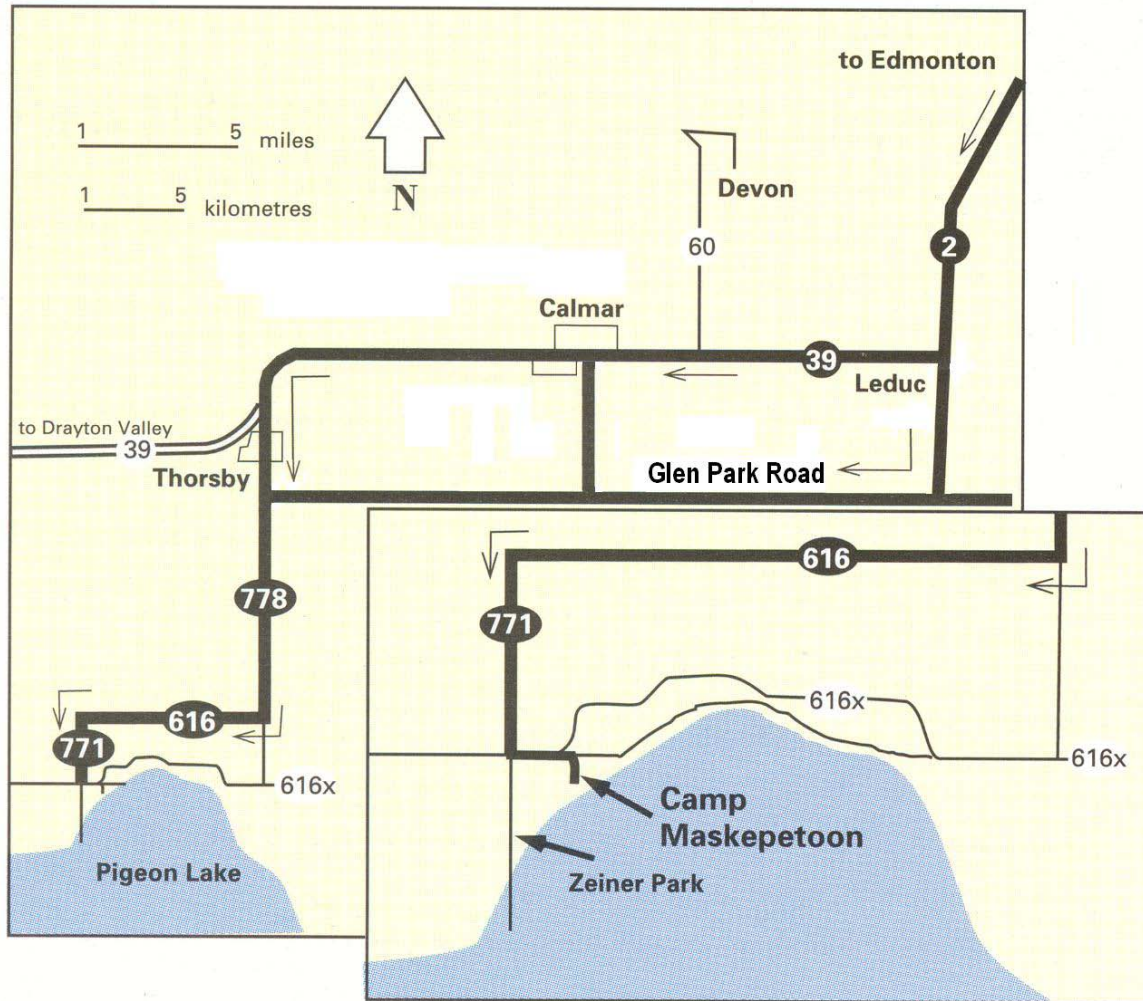

## Directions to Camp Maskepetoon

### From Edmonton

- Take Hwy 2 South to Glen Park Road
- Head West on Glen Park Road to Hwy 778
- Head South on Hwy 778 to Hwy 616
- Head West on Hwy 616 to Hwy 771
- Head South on Hwy 771 to Hwy 616X
- Head East on Hwy 616X until the road bends to the left
- Turn right at the bend
- Drive way is approximately 100 meters down on the right